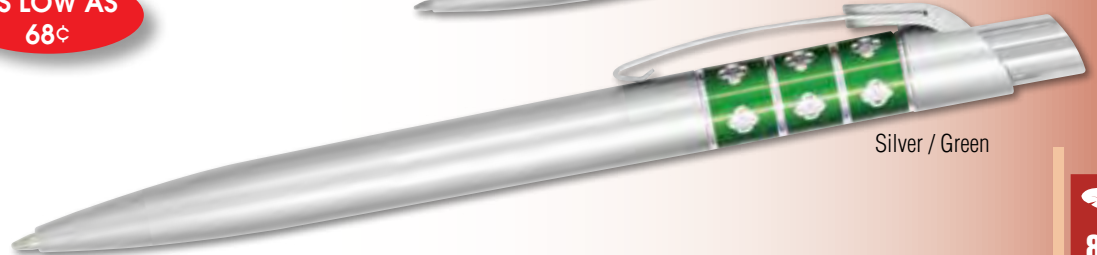

AS LOW AS
68¢

Silver / Red

Silver / Black

Silver / Blue

Silver / Silver

Silver / Green

BEDFORD

Hybrid Plastic Plunger Action Ball Point Pen, Metal Clip.