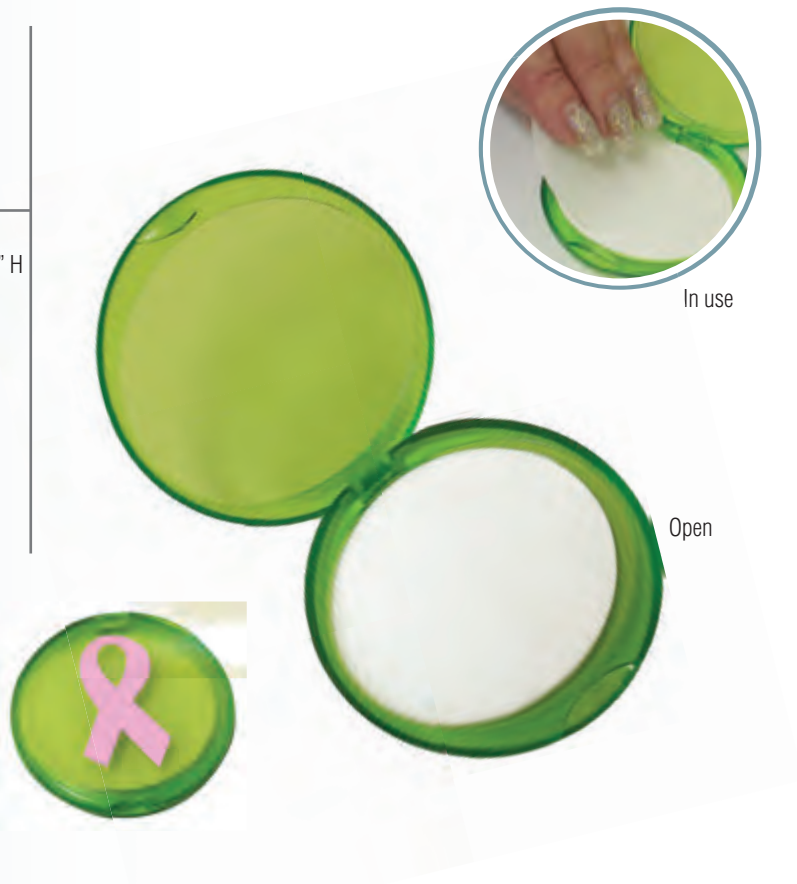

HW-001

HAND WASH DISPENSER

Dispenser holds 20 soap sheets, compact, and ideal for travel

Product: 2 1/2" Diameter

Silk Screening / Pad Printing: Set-up $30.00 (c). 1.5" W x 1.5" H standard outside print, includes one colour, one location.

Packaging: Bulk packaging

Weight: 200/24 lbs. (approx.)

In Stock Price	200	1000	2500	(3C)
3-5 Day Service	1.49	1.39	1.29	
Set Up (C)	30.00	30.00	30.00	
Direct Import 10 wks	10K	20K	30K	(3C)
Ocean Shipping	1.09	.99	.89	
Set Up (C)	30.00	30.00	30.00	

AS LOW AS $1.29

Transparent Pink