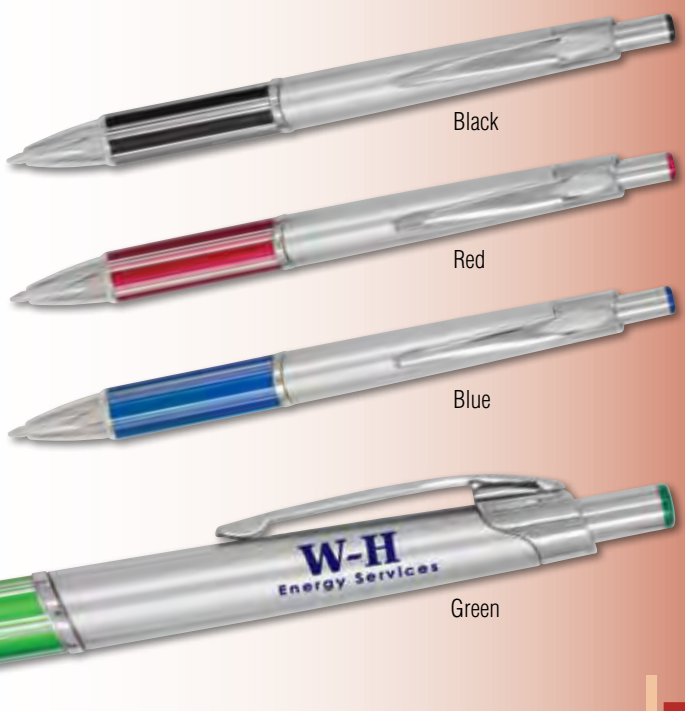

CORTLAND

Hybrid Plastic Plunger Action Ball Point Pen, Metal Clip.

Refill: Jumbo plastic medium point black Ink refill.

Silk Screening: Set up $30.00 (c). One colour imprint 1-1/2" x 1/2" beside clip starting 1/4" from clip included.

Packaging: Bulk packaging

Weight: 300/8 lbs. (approx.)

In Stock Price	300	1000	5000	(3C)
3-5 Day Service	.92	.82	.78	
Set Up (C)	30.00	30.00	30.00	
Direct Import 10 wks	10K	20K	30K	(3C)
Ocean Shipping	.61	.59	.57	
Set Up (C)	30.00	30.00	30.00	

AS LOW AS
78¢