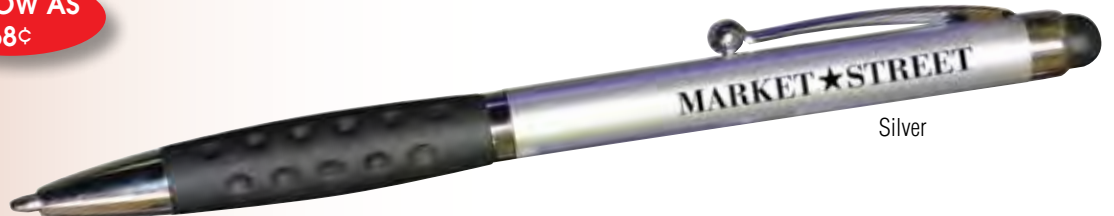

Red

Black

Blue

Purple

Silver

AUGUSTA

Plastic Plunger Action Ball Point Pen.

Refill: Magnusrite jumbo plastic medium point,
TC ball Swiss tip with black ink refill.