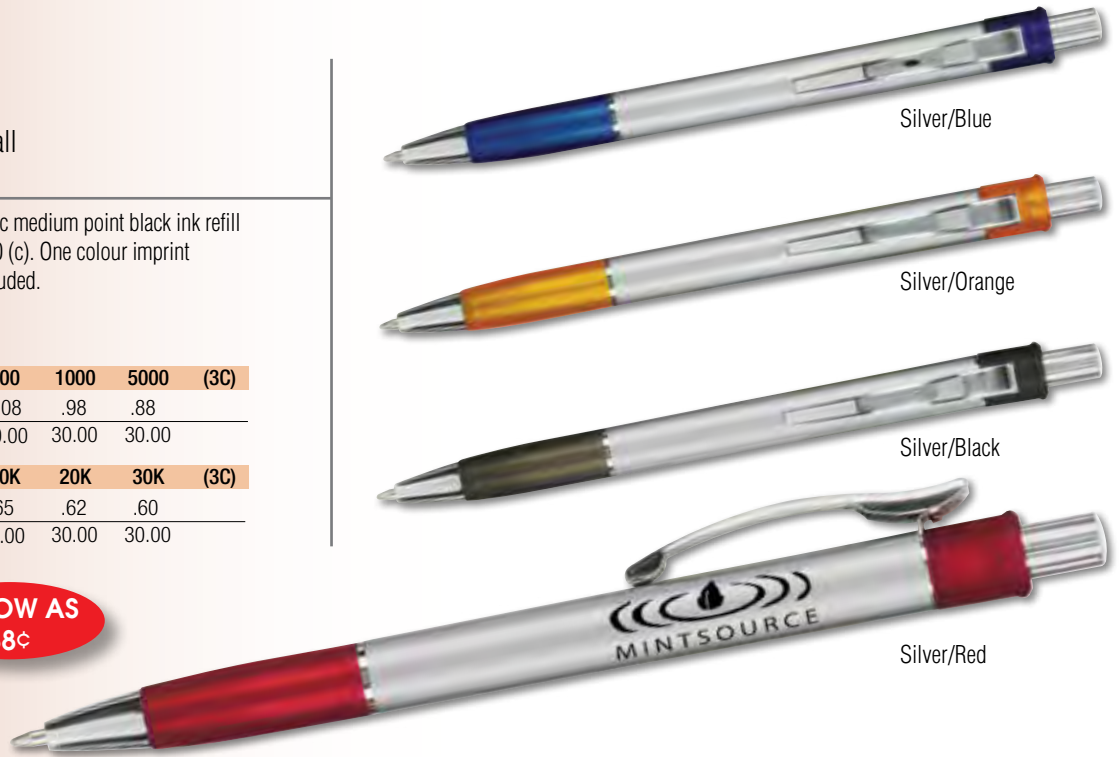

Silver/Orange

Silver/Black

Silver/Red

SARNIA

Plastic Plunger Action Ball Point Pen.

Refill: Magnusrite jumbo plastic medium point black ink refill

Silk Screening: Set up $30.00 (c). One colour imprint (max. 2" x 1/2") beside clip included.

Packaging: Bulk packaging

Weight: 300/9 lbs. (approx.)

In Stock Price	300	1000	5000	(3C)
3-5 Day Service	1.08	.98	.88	
Set Up (C)	30.00	30.00	30.00	
Direct Import 10 wks	10K	20K	30K	(3C)
Ocean Shipping	.65	.62	.60	
Set Up (C)	30.00	30.00	30.00	

AS LOW AS
88¢

Silver/Blue