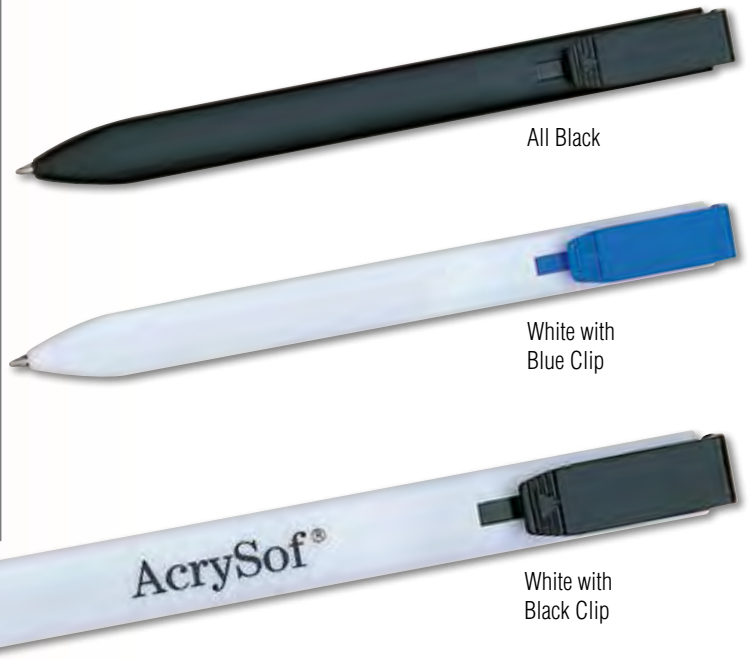

All Black

White with
Blue Clip

White with
Black Clip