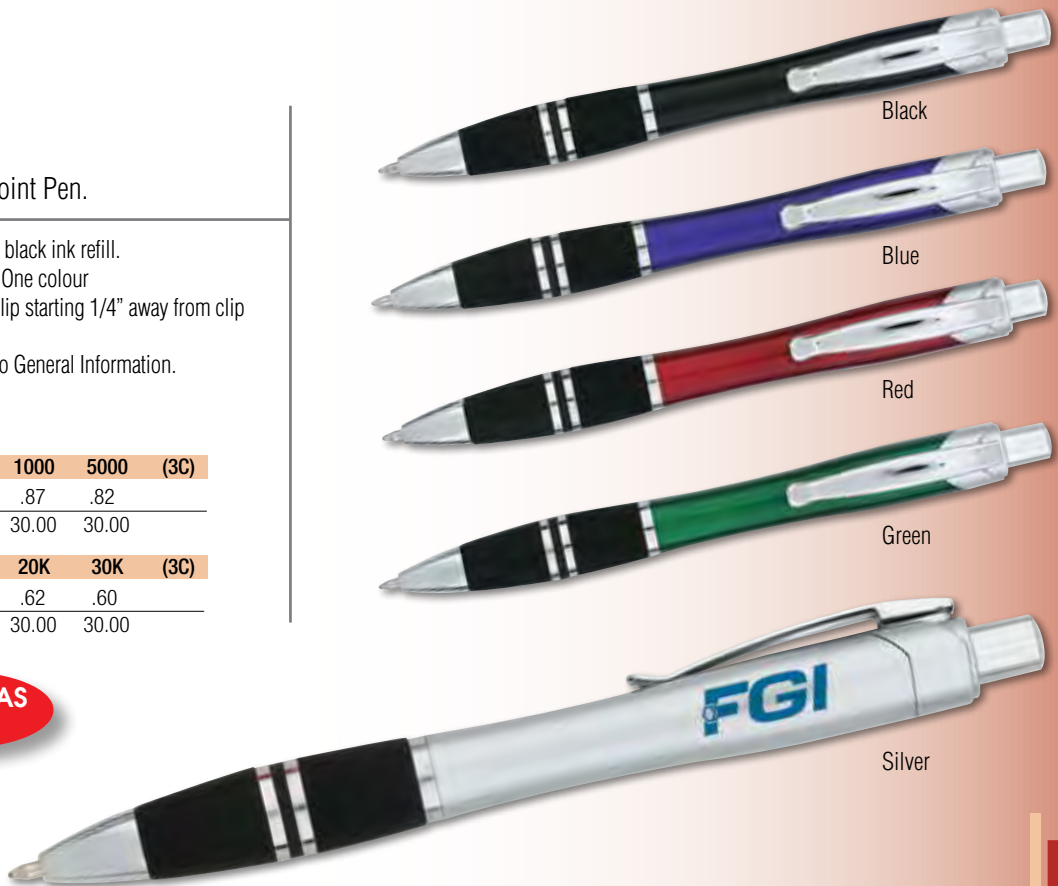

AS LOW AS 82¢

Black

Blue

Red

Green

Silver

DUAL

Plastic Slide Action Ball Point Pen and Removable Cap Highlighter.