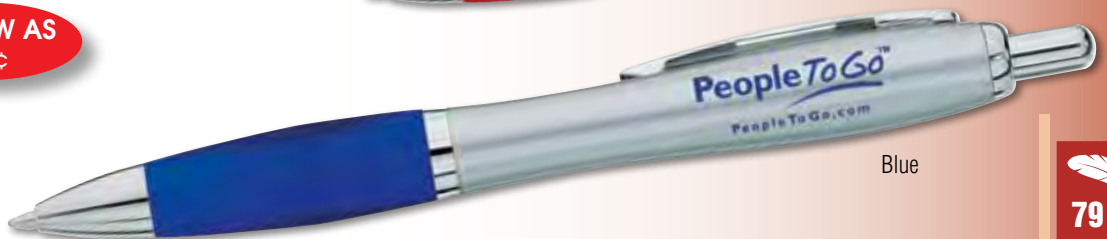

AS LOW AS
68¢

Green

Orange

Purple

Red

Blue

OTTAWA

Plastic Twist Action Ball Point Pen,
Soft PDA Stylus, Metal Clip.