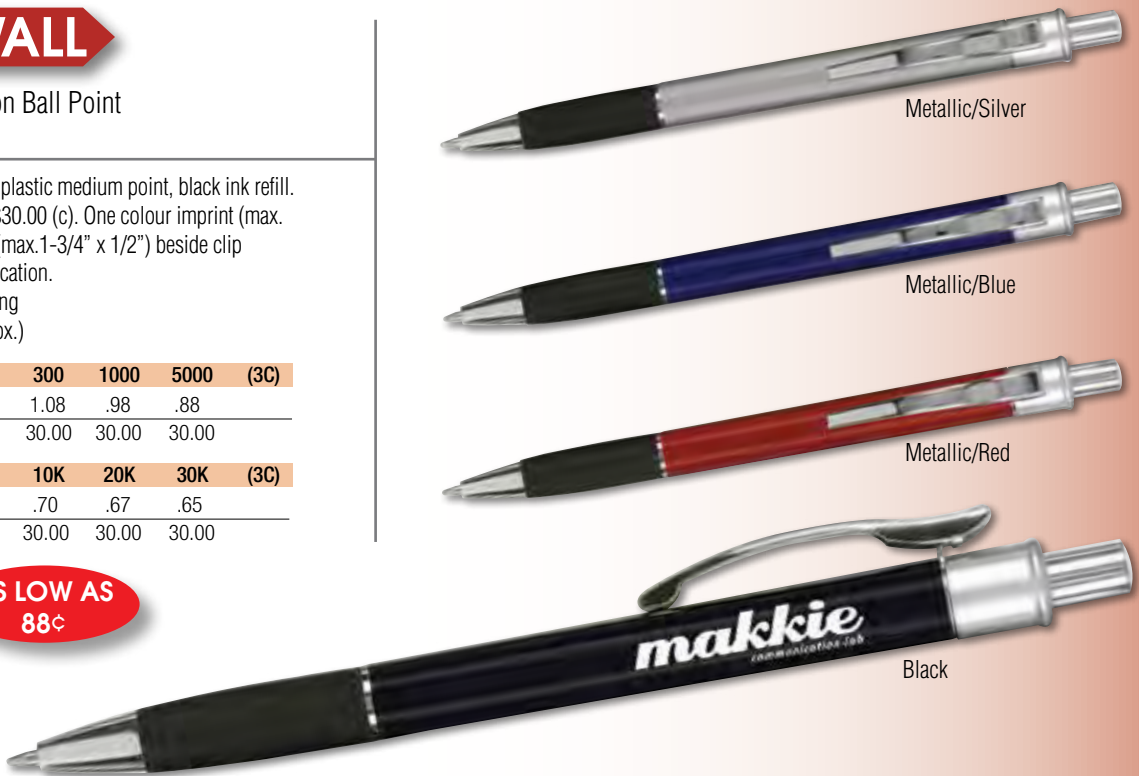

Metallic/Blue

Metallic/Red

Black

CORNWALL

Plastic Plunger Action Ball Point Metallic Clip.

Refill: Magnusrite jumbo plastic medium point, black ink refill.

Silk Screening: Set up $30.00 (c). One colour imprint (max. 7/8" x 7/8") below clip or (max. 1-3/4" x 1/2") beside clip included. Please specify location.

Packaging: Bulk packaging

Weight: 300/8 lbs. (approx.)

In Stock Price	300	1000	5000	(3C)
3-5 Day Service	1.08	.98	.88	
Set Up (C)	30.00	30.00	30.00	
Direct Import 10 wks	10K	20K	30K	(3C)
Ocean Shipping	.70	.67	.65	
Set Up (C)	30.00	30.00	30.00	

AS LOW AS
88¢

Metallic/Silver