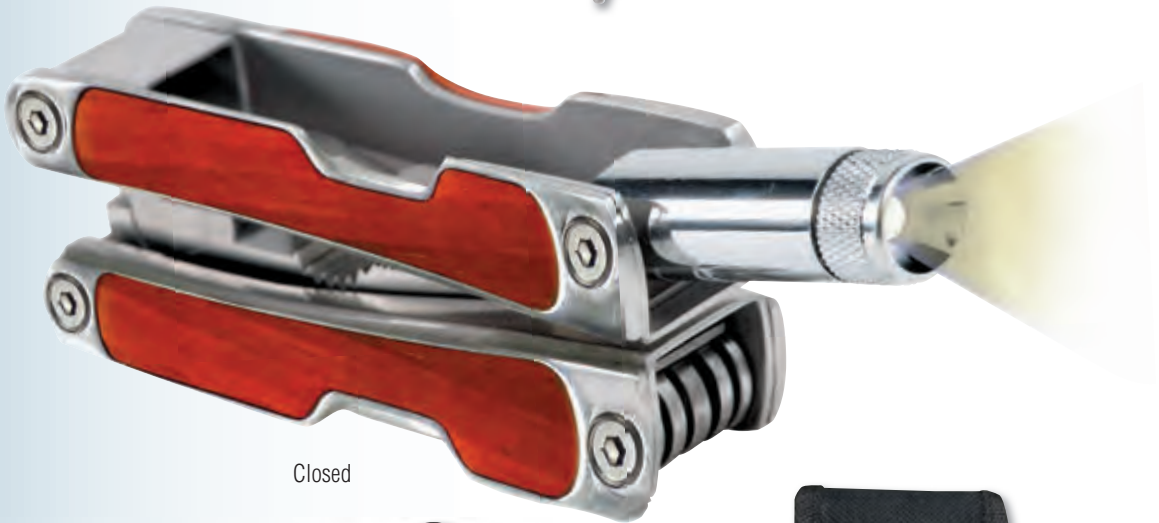

MT-001

MULTI-TOOL

10 Function Multi-Tool with light
Includes Spring Hinged Pliers, Long Lasting LED Light
and Solid Inlay Handles. A Knife, File, Bottle Opener, Belt
Pouch are a few of the Features.

Product: Closed (3-3/4" x 1-1/2") open height (6")
Laser Engraving: Set up $30.00 (c). Laser engraved on Rosewood
inlay 1-1/8" x 1/4" includes, one side, one location.
Options: Refer to page 138-141
Packaging: Belt pouch, gift box
Weight: 25/ 12 lbs. (approx.)

In Stock Price	25	100	250	(3C)
3-5 Day Service	14.50	13.95	13.50	
Set Up (C)	30.00	30.00	30.00	
Direct Import 10 wks	1K	2.5K	5K	(3C)
Ocean Shipping	11.59	11.25	10.59	
Set Up (C)	30.00	30.00	30.00	

**AS LOW AS
$13.50**