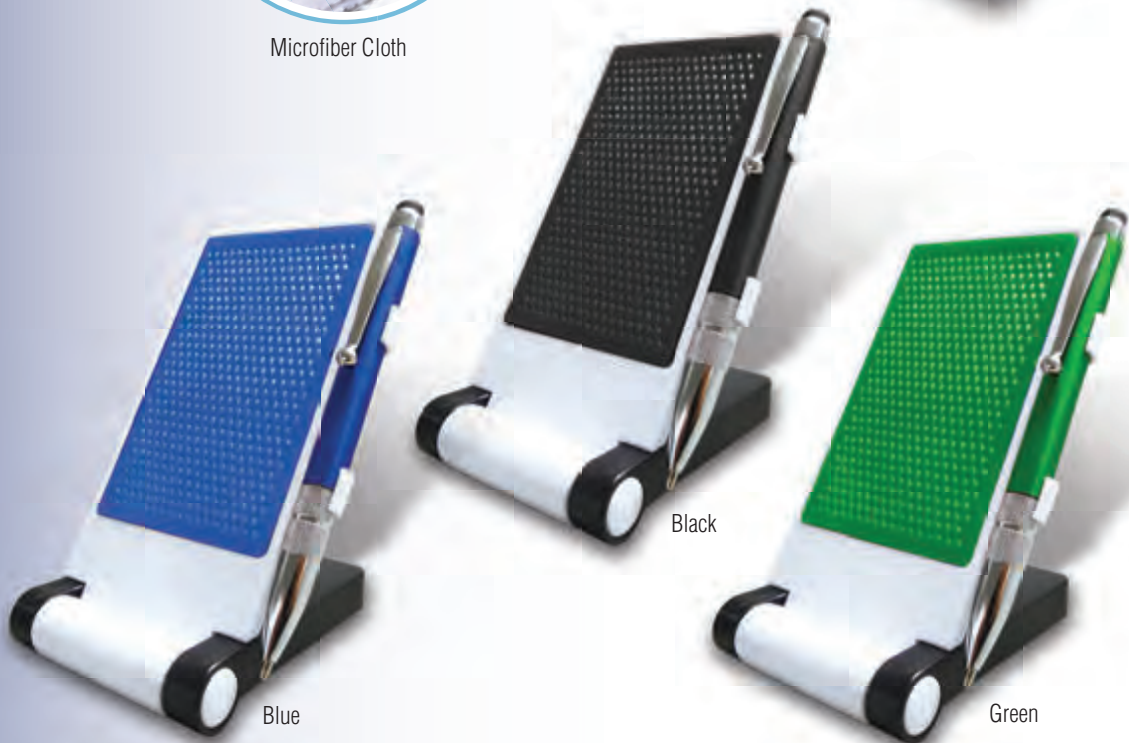

AS LOW AS
\$3.25

Microfiber Cloth

Cell phone not included.

Red

Blue

Black

Green

CAL-001

FLIP CALCULATOR

Lid Automatically Flips Over and Pops Up Calculator with the Push of a Button

Product: 2-3/4" W x 3-3/4" H

Pad Printing: Set up \$30.00 (c). 1-1/2" x 3/4"

Includes one colour, one location.