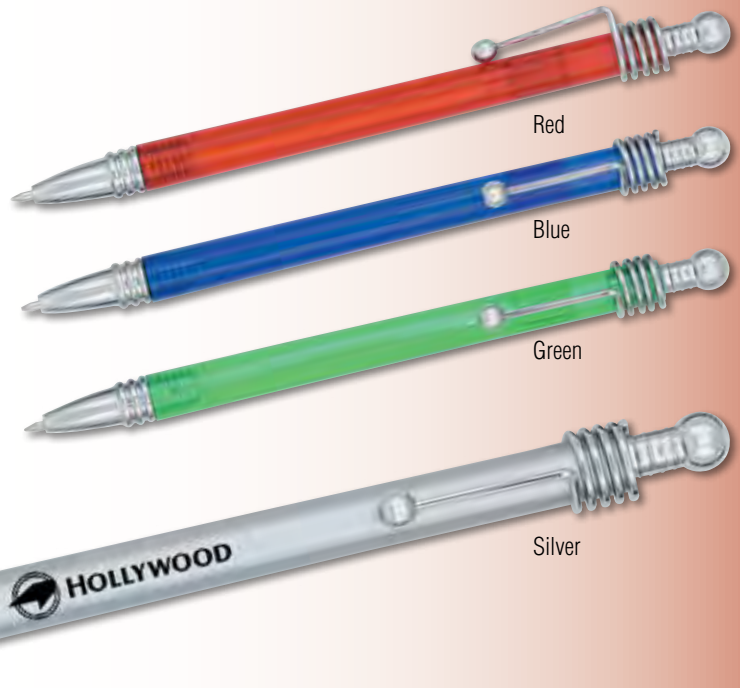

BOSTON

Plastic Plunger Action Ball Point Pen.

Refill: Magnusrite slimline plastic medium point, TC ball with black ink refill.

Silk Screening: Set up $30.00 (c).

One colour imprint (1-5/8" x 7/8") below clip included.

Packaging: Bulk packaging

Weight: 300/7 lbs. (approx.)

In Stock Price	300	1000	5000	(3C)
3-5 Day Service	.68	.62	.58	
Set Up (C)	30.00	30.00	30.00	

Direct Import 10 wks	10K	20K	30K	(3C)
Ocean Shipping	.45	.43	.41	
Set Up (C)	30.00	30.00	30.00	

AS LOW AS
58¢