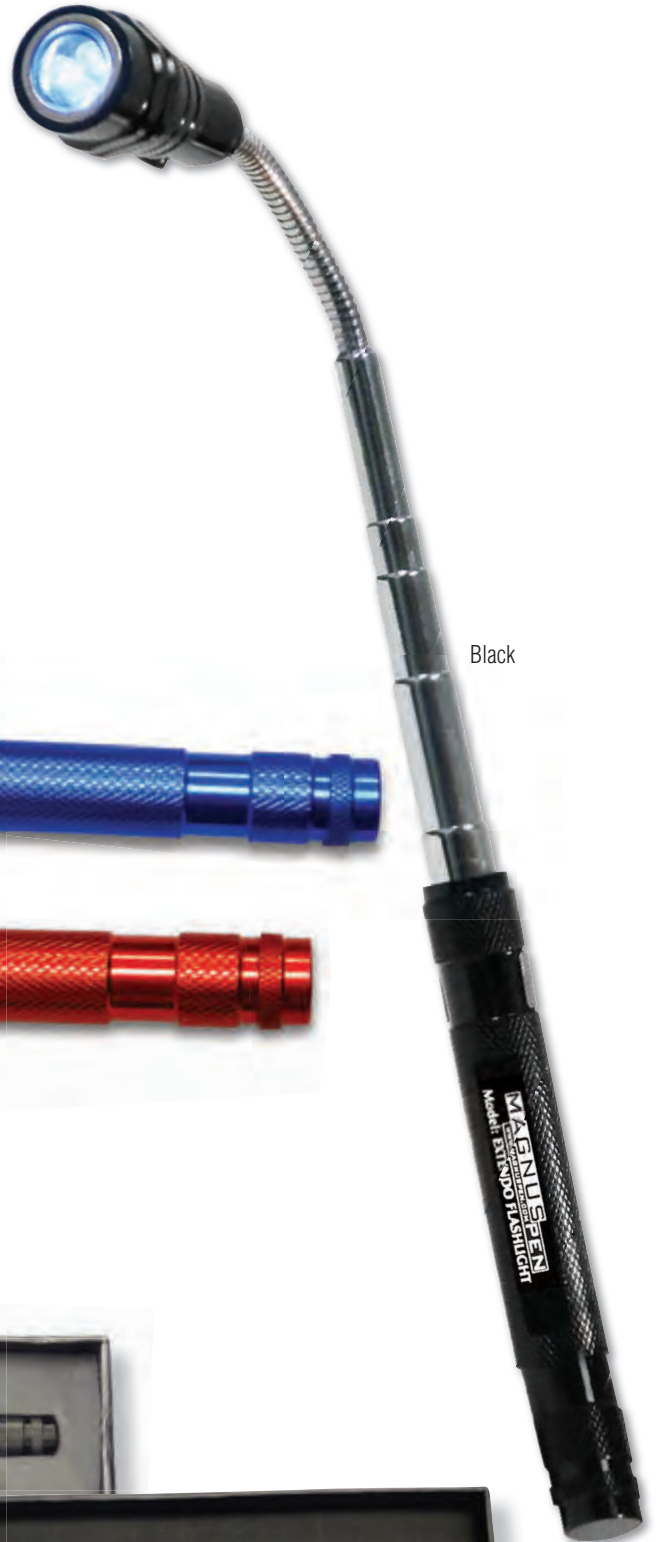

AS LOW AS \$11.50

Blue

Red

Brightness: 30 Lumens

Distance: 30 M

LED Type: 3 LED

Black

Blue Flashlight Boxed