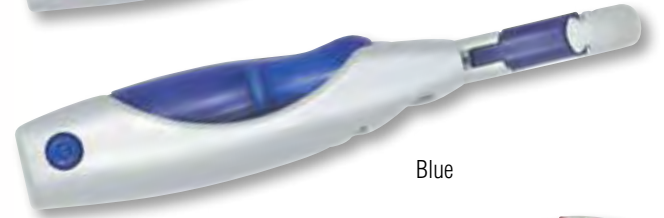

GADGET

Plastic Flip Top Ball Point Pen with Carabiner.

Refill: Plastic medium point black ink refill.
Silk Screening: Set up $30.00 (c). One colour imprint (max. 1-1/4" x 7/16") included.
Packaging: Bulk packaging
Weight: 300/14 lbs. (approx.)

In Stock Price	300	1000	5000	(3C)
3-5 Day Service	1.22	1.12	1.03	
Set Up (C)	30.00	30.00	30.00	
Direct Import 10 wks	10K	20K	30K	(3C)
Ocean Shipping	.81	.78	.76	
Set Up (C)	30.00	30.00	30.00	

AS LOW AS $1.03

Red

Triple

Plastic Push Action Ballpoint Pen with Light and Soft PDA Stylus.

Refill: Plastic medium point black ink refill.
Silk Screening: Set up $30.00 ©. One colour imprint (max. 1" x 3/4") beside clip starting 1/4" away from clip included.
Packaging: Bulk
Weight: 300/13 lbs.. (approx.)

In Stock Price	300	1000	5000	(3C)
3-5 Day Service	1.35	1.25	1.19	
Set Up (C) per item	30.00	30.00	30.00	
Direct Import 10 wks	10K	20K	50K	(3C)
Ocean Shipping	.85	.82	.79	
Set Up (C) per item	30.00	30.00	30.00	

AS LOW AS $1.19

(Shipping to US, not available)