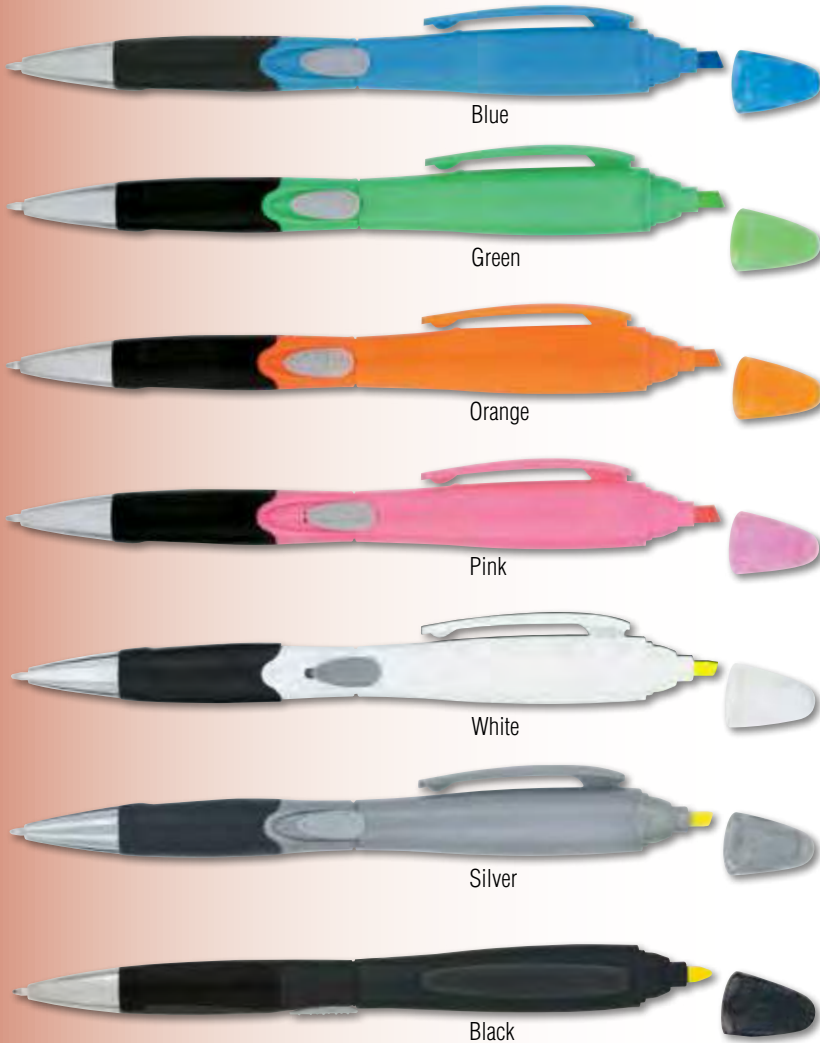

DUAL

Plastic Slide Action Ball Point Pen and Removable Cap Highlighter.

Refill: Plastic medium point black ink refill.

Silk Screening: Set up $30.00 (c). One colour imprint (max. 1" x 7/8") beside clip starting 1/4" away from clip included.

Option: Multi-colour imprint. Refer to General Information.

Packaging: Bulk packaging

Weight: 300/13 lbs. (approx.)

In Stock Price	300	1000	5000	(3C)
3-5 Day Service	.92	.88	.82	
Set Up (C)	30.00	30.00	30.00	
Direct Import 10 wks	10K	20K	30K	(3C)
Ocean Shipping	.65	.62	.60	
Set Up (C)	30.00	30.00	30.00	

AS LOW AS
82¢

(Product and colour may vary slightly from picture shown.)