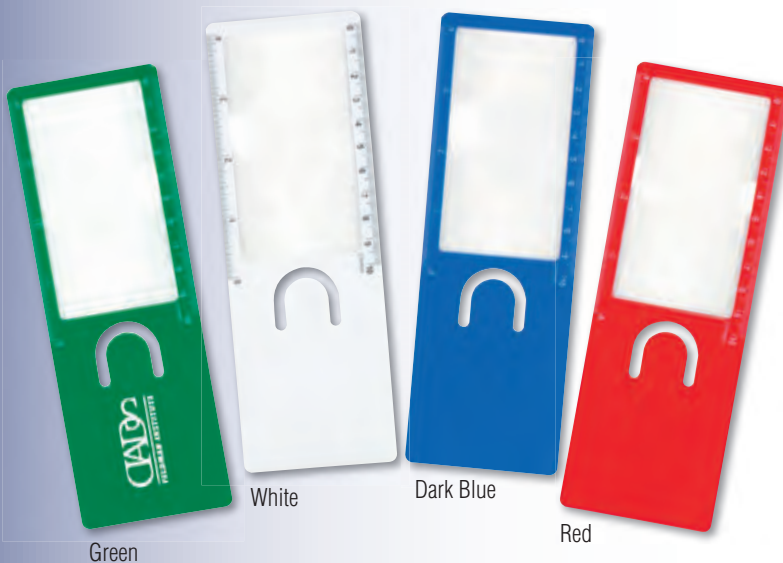

MN-003

MAGNIFIER

3 in 1 Magnifier, Bookmark, Ruler

AS LOW AS 88¢

Product: 7-1/4" x 2-3/4"

Silk Screening: Set up $30.00 (c). Includes 1-3/4" x 1-3/4", one colour, one location.

Options: 2nd location imprint. Refer to General Information.

Packaging: Bulk packaging

Weight: 300 pieces/6 lbs. (approx.)

In Stock Price	300	1000	5000	(3C)
3-5 Day Service	.98	.92	.88	
Set Up (C)	30.00	30.00	30.00	
Direct Import 10 wks	10K	20K	30K	(3C)
Ocean Shipping	.69	.63	.60	
Set Up (C)	30.00	30.00	30.00	

RK-001

RULER

5 in 1 Ruler Kit

Description: Kit includes 12" ruler, two pencils, an eraser and sharpener.

Product: 12" x 1-5/8"

Silk Screening: Set up $30.00 (c). 1-1/2" x 5/8" (Includes one colour, one location. Excludes decoration on pencils).

Packaging: Bulk packaging

Weight: 300/44 lbs. (approx.)

In Stock Price	300	1000	2500	(3C)
3-5 Day Service	2.05	1.95	1.89	
Set Up (C)	30.00	30.00	30.00	
Direct Import 10 wks	5K	10K	20K	(3C)
Ocean Shipping	1.15	1.05	.99	
Set Up (C)	30.00	30.00	30.00