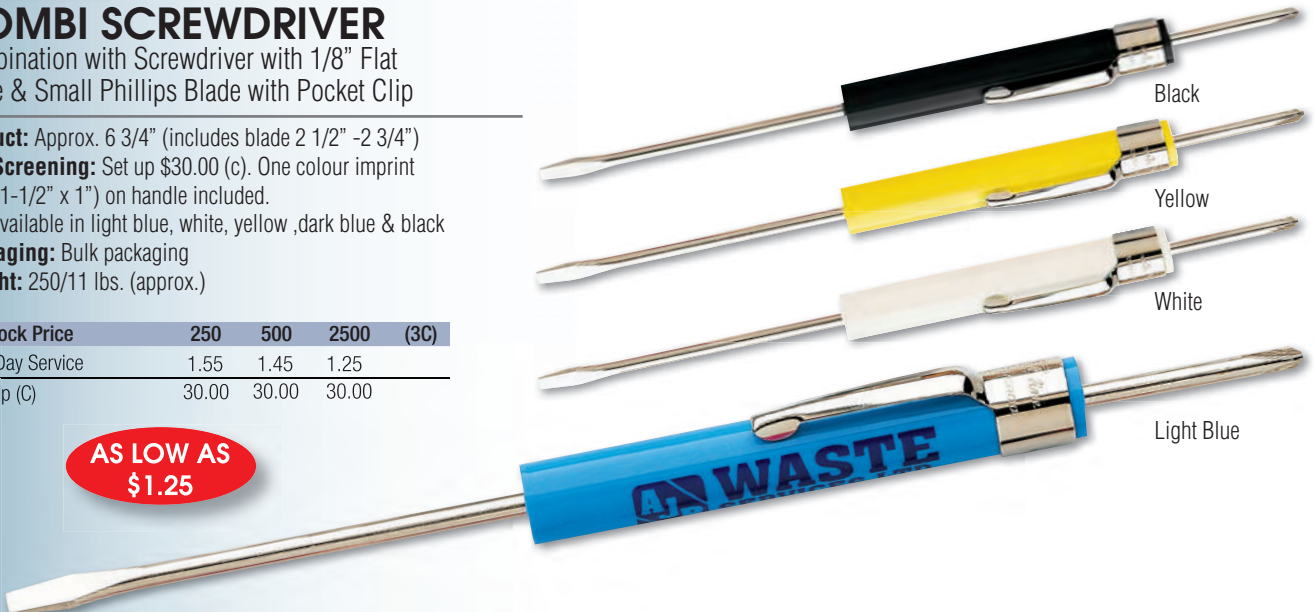

AS LOW AS \$1.25

Black

Yellow

White

Light Blue

SD-003

MINI SLOT SCREWDRIVER

Slot Blade with Screwdriver with 1/8"
Flat Blade with Pocket Clip