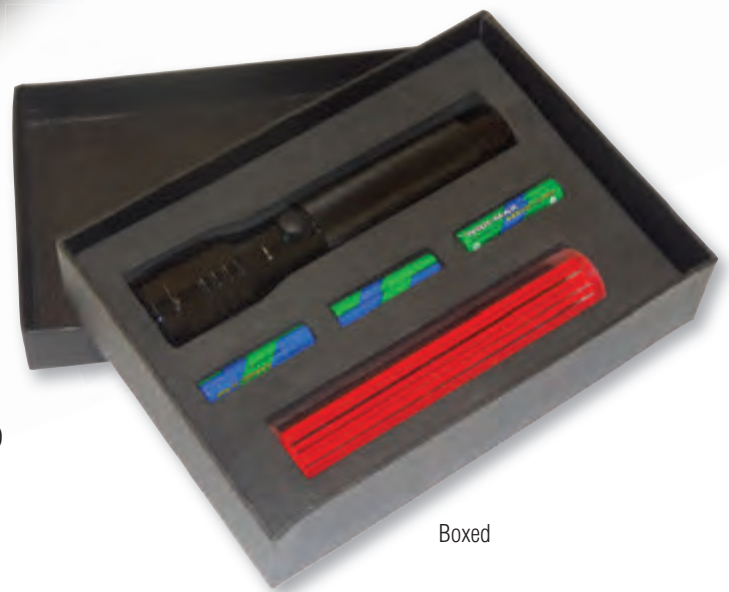

Product: Black 10-1/2" with torch secured x 1" Irregular diameter.

Laser Engraving: Set up \$30.00 (c). One location laser engraved 2" W x 3/8" H included.

Packaging: Two piece black presentation box with insert

AS LOW AS
\$12.75

Brightness: 80 Lumens
Distance: 100 M
LED Type: 3 Watt

Boxed

"IDEAL FOR TRAFFIC CONTROL AND ROAD EMERGENCIES."

FL-010

SOLAR FLASHLIGHT

Solar 3 in 1 Aluminum Flashlight

A flashlight, a perimeter lantern, emergency red strobe LED, plus the added feature of a magnet at the base. The solar panel is rechargeable which is ideal for camping and environmentally friendly.