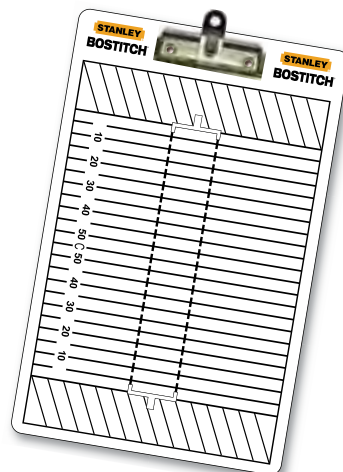

Product Size: 10" x 16"

Price Includes Printing on One Side.
 For Backside Printing Call for Quotation.

Coaches Boards for Other Sports Available. Call for Quotation.

**Comes with new and improved clip
 with integrated pen holder!**

**Includes
 Dry Erase Marker**

Markers are shipped separately in bulk.

HOCKEY

BASKETBALL

SOCCER

CANADIAN
 FOOTBALL

Pop-Up Chalkboards

NOTE: These are not slate chalkboards. We recommend you order a sample before placing your order.

CHALKBOARDS

Wall Chalkboards

Include 2 Holes for Hanging.
17" x 23"

Magnetic Chalkboards

Include 2 Magnet Strips for Hanging on Back.
9" x 13"

For pricing on all of our products, visit www.jay-line.com.

CUSTOM, ROUND, OVAL, SQUARE & RECTANGLE (rounded corners)