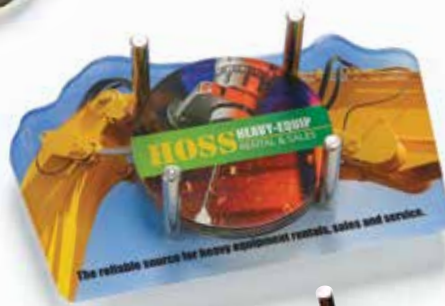

SINGLES

Absorbent Stone Coasters

Features: Printed 4 colour process directly on to stone coaster with cork backing. Available with optional unimprinted or printed protective sleeve made of 12 pt. card stock.

Coaster Size: 4-1/4" diameter

Shown with optional packaging

Protective Sleeve also available for Stone Tile Coasters.

SINGLES / SET OF 4 / SET OF 6

Clear Acrylic Coasters

Features: Can be ordered as singles, sets of 4 or sets of 6. Sets come with matching printed base.

Coaster Sizes: 3-1/2" x 3-1/2" square

SINGLES / SET OF 4

Stone Tile Coasters

Features: Printed 4 colour process directly on to stone coaster. When ordering sets, the black coaster holder is our stock item. For red or white call for availability.

Coaster Size: 4" x 4" square

SINGLES

FibreX Coasters

Features: Printed 4 colour process directly on to .015 white styrene and mounted to FibreX, a high density fibre board. Available with optional unimprinted or printed protective sleeve made of 12 pt. card stock.

Coaster Size: 3-1/2" x 3-1/2" or 3-1/2" diameter