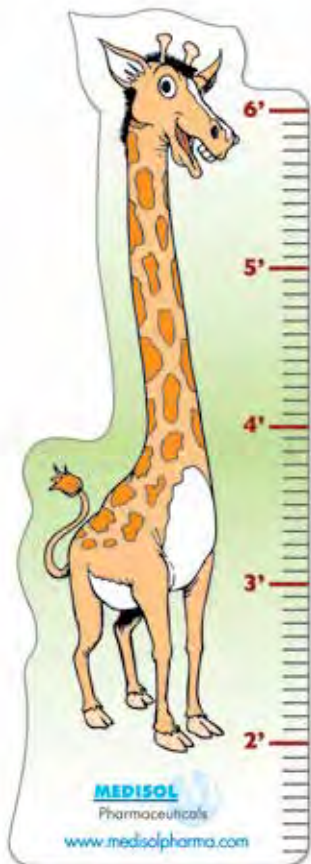

Vinyl Wall Graphics

Features: Moveable and reusable! As large as 4' x 8'! Custom shapes no charge die!